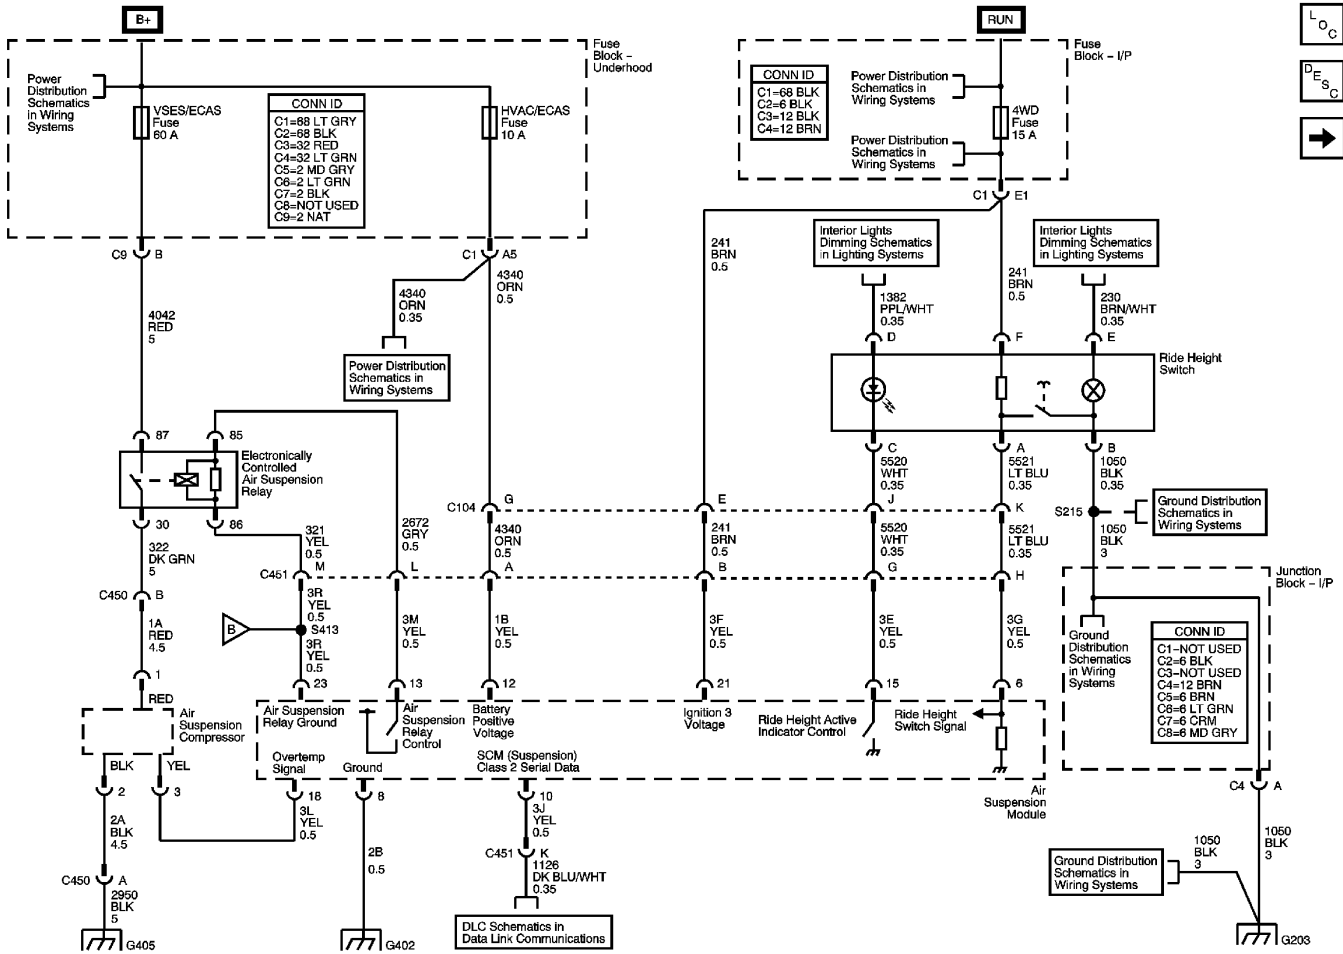

POWER, GROUND, DLC, RELAY, AN...

POWER, GROUND, DLC, RELAY, AND RIDE HEIGHT SWITCH (AIR SUSPENSION)

Document ID# 833603

Power, Ground, DLC, Relay, and Ride Height Switch

"Portions of materials contained herein have been reprinted with permission of General Motors Corporation, Service and Parts Operations" License Agreement #0410810.