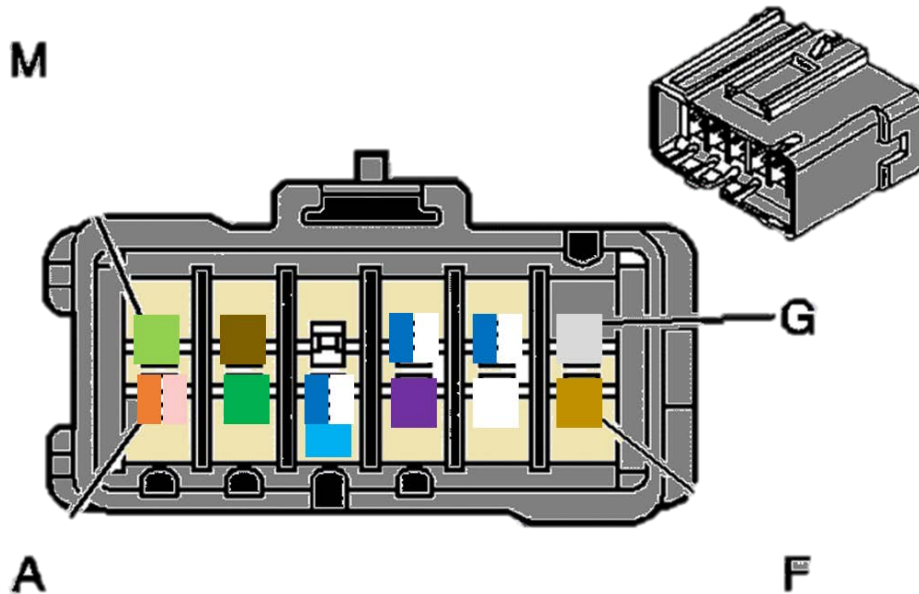

2003 H2 Hummer Splice Packs

SP205 –Under BCM

Items SP205	Position	Color	Wire ID
RADIO	A	ORG	1044
Serial Data SP205	A	PNK	1045
PCM	B	DK GRN	1049
TRANSFER CASE SHFT	C	DK BLU/WHT	1133
ELECTRIC BRAKE	C	LT BLU	1122
DLC Connector	D	PPL	1132
HVAC CONTROL	E	WHT	1038
Front Passenger Door	F	TAN	1047
INSTR CLUSTER	G	GRY	1036
Serial Data SP207	H	DK BLU/WHT	2218
AIR SUSPENSION	J	DK BLU/WHT	1126
Not Used	K		
Driver Door Module	L	BRN	1046
BCM	M	LT GRN	1037
Connector 15305291 12-Way F Metric-Pack Splice Saver SGL (BK)			
Cap Assembly 15305292 1-12M			
TPA 12176513			

SP206 –Under Steering Column

Items SP206	Position	Color	Wire ID
Not Used	A		
Not Used	B		
REAR SEAT AUDIO	C	LT BLU	2288
Audio Amp	D	DRK BLU	2272
Vehicle Com Module	E	YEL	1172
Communication to SP205	F	PNK	1045
Connector 12191910 6-WAY F GT 150 Splice Saver Sealed 4.0 (BK)			
Cap Assembly 12191914			
TPA 12191911			