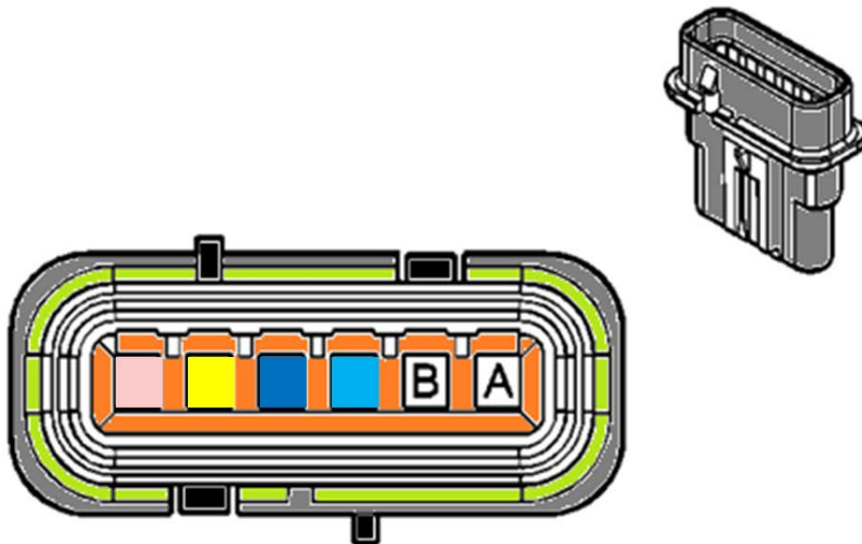

2003 H2 Hummer Splice Packs

SP205 –Under BCM

Items SP205	Position	Color	Wire ID
RADIO	A	ORG	1044
Serial Data SP205	A	PNK	1045
PCM	B	DK GRN	1049
TRANSFER CASE SHFT	C	DK BLU/WHT	1133
ELECTRIC BRAKE	C	LT BLU	1122
DLC Connector	D	PPL	1132
HVAC CONTROL	E	WHT	1038
Front Passenger Door	F	TAN	1047
INSTR CLUSTER	G	GRY	1036
Serial Data SP207	H	DK BLU/WHT	2218
AIR SUSPENSION	J	DK BLU/WHT	1126
Not Used	K		
Driver Door Module	L	BRN	1046
BCM	M	LT GRN	1037
Connector 15305291 12-Way F Metric-Pack Splice Saver SGL (BK)			
Cap Assembly 15305292 1-12M			
TPA 12176513			

SP206 –Under Steering Column

Items SP206	Position	Color	Wire ID
Not Used	A		
Not Used	B		
REAR SEAT AUDIO	C	LT BLU	2288
Audio Amp	D	DRK BLU	2272
Vehicle Com Module	E	YEL	1172
Communication to SP205	F	PNK	1045
Connector 12191910 6-WAY F GT 150 Splice Saver Sealed 4.0 (BK)			
Cap Assembly 12191914			
TPA 12191911			

SP207 –Left Kick Panel

Items SP207	Position	Color	Wire ID
Not Used	A		
AIR BAG Module	B	DRK BLU	1128
Driver Memory Seat Mod	C	BRN/WHT	1048
Not Used	D		
Not Used	E		
SP205 Connection	F	DK BLU / WHT	2218
Connector 12191910 6-WAY F GT 150 Splice Saver Sealed 4.0 (BK)			