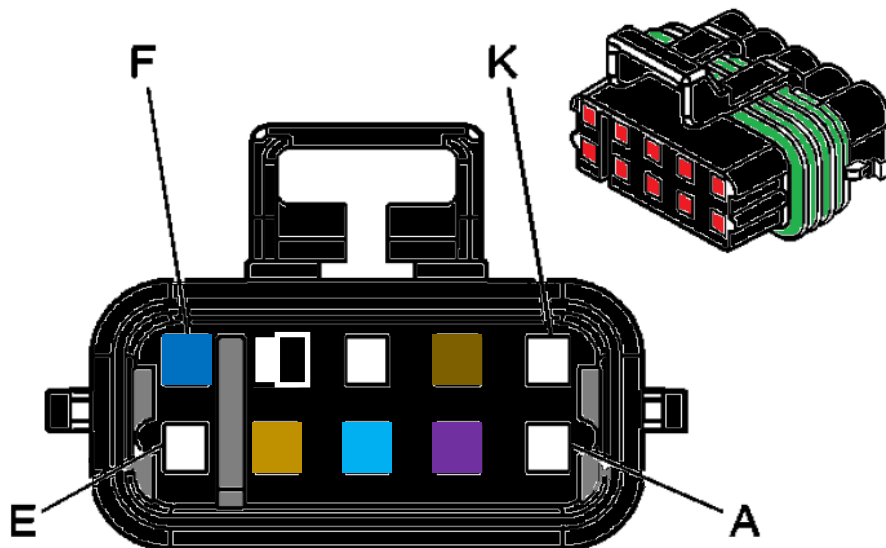

TAC Module Connections

TAC Module C1

Items C1	Position	Color	To Component	Position	Wire ID
TP SENSE 1	1	DRK GREEN	Throttle Body	G	485
5V	2	GRY	Throttle Body	H	416
REF LOW	3	BLK	Throttle Body	D	452
S/C INPUT	4	DK BLU	Cruise Control	D -CC Switch	84
R/A INPUT	5	GRY/BLK	Cruise Control	C -CC Switch	87
STP LP IN	6	LT BLU	STOP FUSE 15A	F9 -Fuse Panel	1320
IGN	7	PINK	ECT/ECM FUSE	Under Hood Fuse	1339
ACT CNTRL	8	BROWN	Throttle Body	C	582
5V	9	LT BLU/BLK	Throttle Body	E	1688
REF LOW	10	ORANGE/ BLK	Throttle Body	B	1057
TP SENS 2	11	PPL	Throttle Body	F	486
DATA	12	ORANGE/BLK	Engine PCM	PCM PIN 14	1061
DATA	13	DRK BLU/WHT	Engine PCM	PCM PIN 15	774
CRUISE REQ	14	GRY	Cruise Control	B- CC Switch	397
Ground	15	BLK			S102
TAC CONTROL	16	YEL	Throttle Body	A	581
Connector 12191065 16-Way F Micro-Pack 100 Series (M-GY)					

Throttle Control to TAC Module C1

Items Throttle to C1	Position	Color	To Component	Position	Wire ID
TAC Motor Control 1	A	YE	TAC MOD C1	16	581
REF LOW	B	OG/BK	TAC MOD C1	10	1057
TAC Motor Control 2	C	BN	TAC MOD C1	8	582
REF LOW	D	BK	TAC MOD C1	3	452
5V	E	L-BU/BK	TAC MOD C1	9	1688
TP Sensor 2 Signal	F	PU	TAC MOD C1	11	486
TP Sensor 1 Signal	G	D-GN	TAC MOD C1	1	485
5V	H	GY	TAC MOD C1	2	416
Connector 15326836 8-Way F GT 150 SLD (BK)					

TAC Module C2 to Accelerator Pedal

Items C2 to Accel	Position	Color	To Component	Position	Wire ID
NOT USED	A				
5V	B	PPL	Accel Pedal	B	1272
APP SENSE 2	C	LT BLU	Accel Pedal	C	1162
REF LOW	D	TAN	Accel Pedal	D	1274
NOT USED	E				
APP SENSE 1	F	DK BLU	Accel Pedal	F	1161
5V	G	WHT/BLK	Accel Pedal	G	1164
NOT USED	H				
REF LOW	J	BRN	Accel Pedal	E	1271
Connector 12177081 10-Way F150 Series Sealed (BK)					