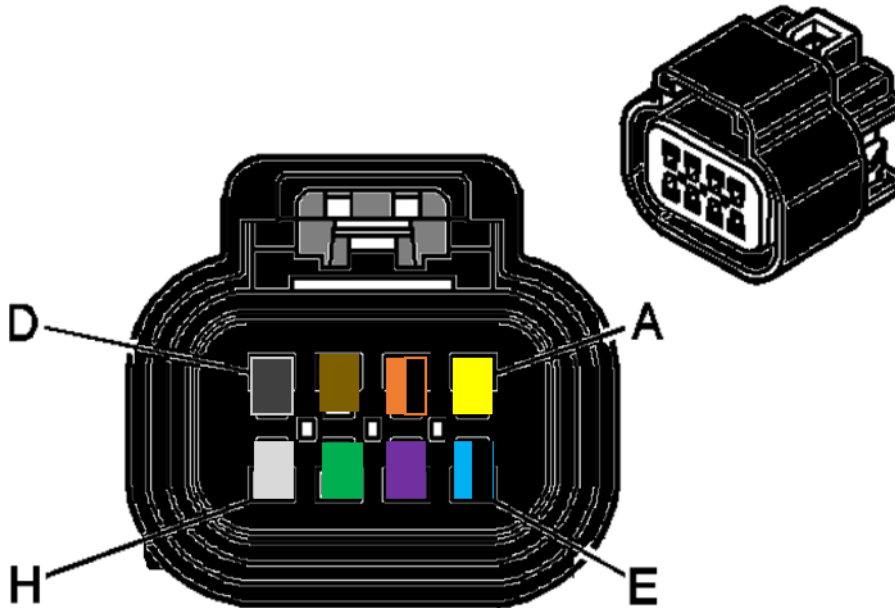

TAC Module Connections

TAC Module C1

Items C1	Position	Color	To Component	Position	Wire ID
TP SENSE 1	1	DRK GREEN	Throttle Body	G	485
5V	2	GRY	Throttle Body	H	416
REF LOW	3	BLK	Throttle Body	D	452
S/C INPUT	4	DK BLU	Cruise Control	D -CC Switch	84
R/A INPUT	5	GRY/BLK	Cruise Control	C -CC Switch	87
STP LP IN	6	LT BLU	STOP FUSE 15A	F9 -Fuse Panel	1320
IGN	7	PINK	ECT/ECM FUSE	Under Hood Fuse	1339
ACT CNTRL	8	BROWN	Throttle Body	C	582
5V	9	LT BLU/BLK	Throttle Body	E	1688
REF LOW	10	ORANGE/ BLK	Throttle Body	B	1057
TP SENS 2	11	PPL	Throttle Body	F	486
DATA	12	ORANGE/BLK	Engine PCM	PCM PIN 14	1061
DATA	13	DRK BLU/WHT	Engine PCM	PCM PIN 15	774
CRUISE REQ	14	GRY	Cruise Control	B- CC Switch	397
Ground	15	BLK			S102
TAC CONTROL	16	YEL	Throttle Body	A	581
Connector 12191065 16-Way F Micro-Pack 100 Series (M-GY)					

Throttle Control to TAC Module C1

Items Throttle to C1	Position	Color	To Component	Position	Wire ID
TAC Motor Control 1	A	YE	TAC MOD C1	16	581
REF LOW	B	OG/BK	TAC MOD C1	10	1057
TAC Motor Control 2	C	BN	TAC MOD C1	8	582
REF LOW	D	BK	TAC MOD C1	3	452
5V	E	L-BU/BK	TAC MOD C1	9	1688
TP Sensor 2 Signal	F	PU	TAC MOD C1	11	486
TP Sensor 1 Signal	G	D-GN	TAC MOD C1	1	485
5V	H	GY	TAC MOD C1	2	416
Connector 15326836 8-Way F GT 150 SLD (BK)					

TAC Module C2 to Accelerator Pedal

Items C2 to Accel	Position	Color	To Component	Position	Wire ID
NOT USED	A				
5V	B	PPL	Accel Pedal	B	1272
APP SENSE 2	C	LT BLU	Accel Pedal	C	1162
REF LOW	D	TAN	Accel Pedal	D	1274
NOT USED	E				
APP SENSE 1	F	DK BLU	Accel Pedal	F	1161
5V	G	WHT/BLK	Accel Pedal	G	1164
NOT USED	H				
REF LOW	J	BRN	Accel Pedal	E	1271
Connector 12177081 10-Way F150 Series Sealed (BK)					